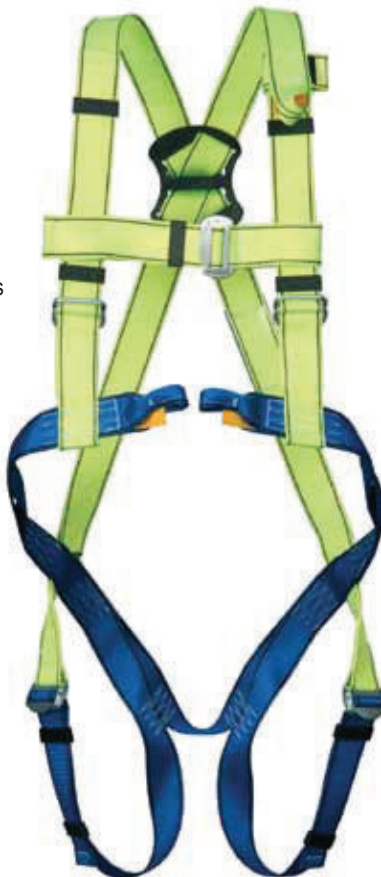

**Full body harness P-10**

Ref. AB 110 01  
EN 361

- Dorsal attachment D-ring
- Adjustment in the chest, shoulders and legs

Size	Chest [cm]	Waist [cm]	Height [cm]
S	80-100	75-110	155-170
M-XL	90-120	85-120	170-185
XXL	110-130	100-140	185-200

OPTIONAL EXTRAS

**E**  
elasticated  
shoulder straps

**Fi**  
tear aware  
fall indicator

**QR**  
quick release  
buckles

**NIZE**  
extra leg  
comfort padding

**Full body harness P-30**

Ref. AB 130 01  
EN 361

- Dorsal attachment D-ring
- Front attachment loops
- Extension lanyard to attach fall arrest block
- Adjustment in the chest, shoulders and legs.

Size	Chest [cm]	Waist [cm]	Height [cm]
S	80-100	75-110	155-170
M-XL	90-120	85-120	170-185
XXL	110-130	100-140	185-200

OPTIONAL EXTRAS

**E**  
elasticated  
shoulder straps

**Fi**  
tear aware  
fall indicator

**QR**  
quick release  
buckles

**NIZE**  
extra leg  
comfort padding